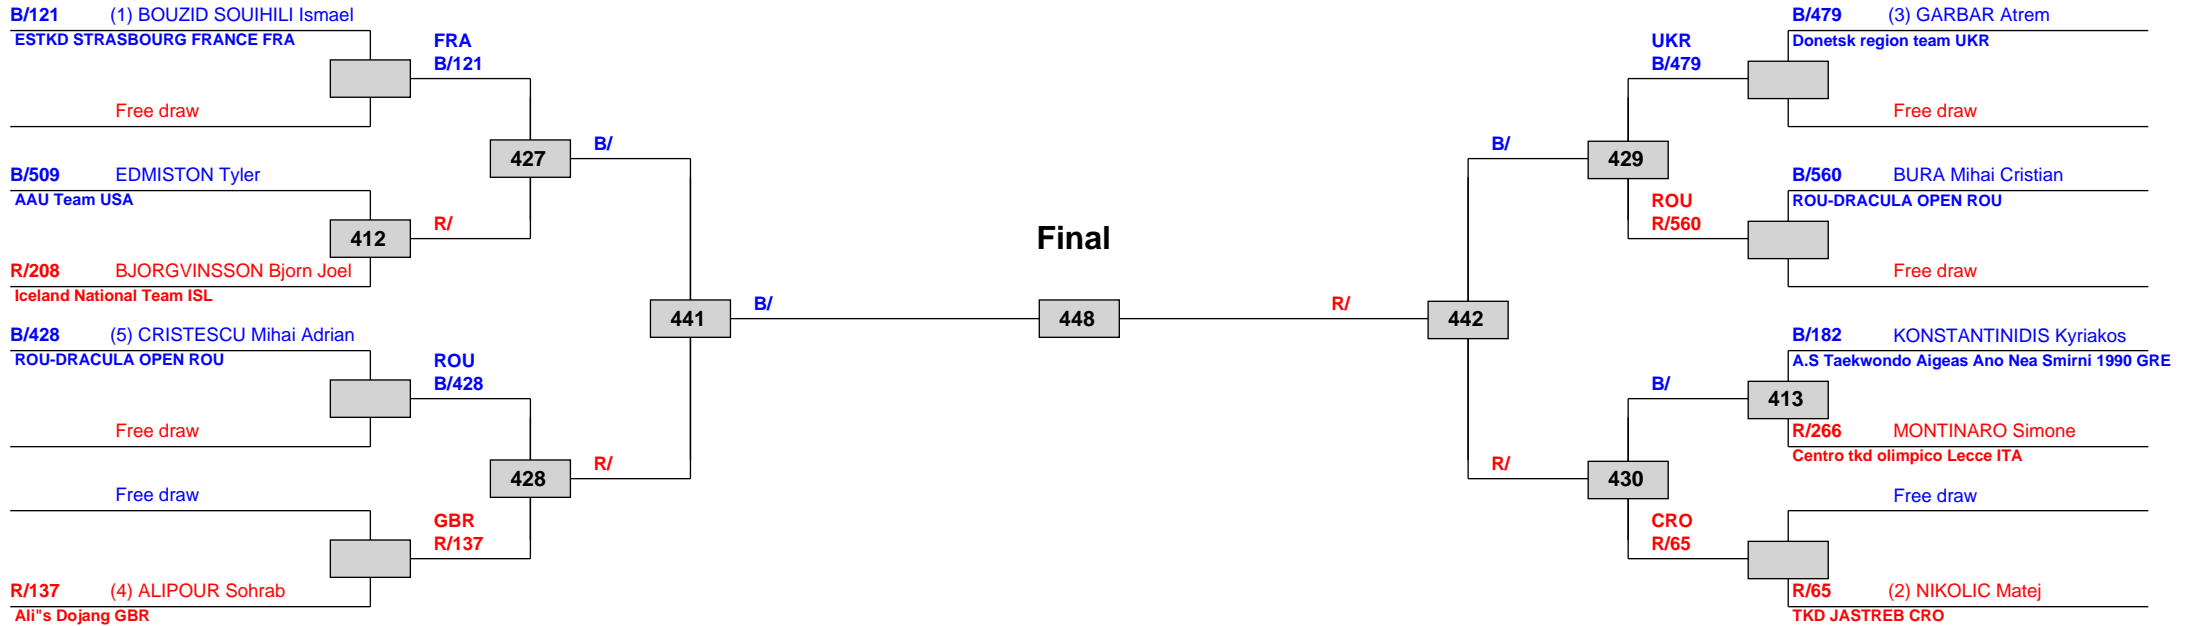

Dracula Open XI Edition G-2 and E-1 Tournament - Bucharest, Romania

Tournament date: 05-11-2022 t/m 06-11-2022

Male -80 (Welter) Contestants: 10

Competition date: 06-11-2022

Result legend:
(WDR) Withdrawal (PUN) Punishment
(DSQ) Disqualified (GDP) Golden Point
(RSC) Ref. stop contest (PTG) Points win (gap)
(SUP) Superiority (PTF) Points win (normal)
(DQB) Unsportsmanlike conduct

Prize winners:

QF SF SF QF