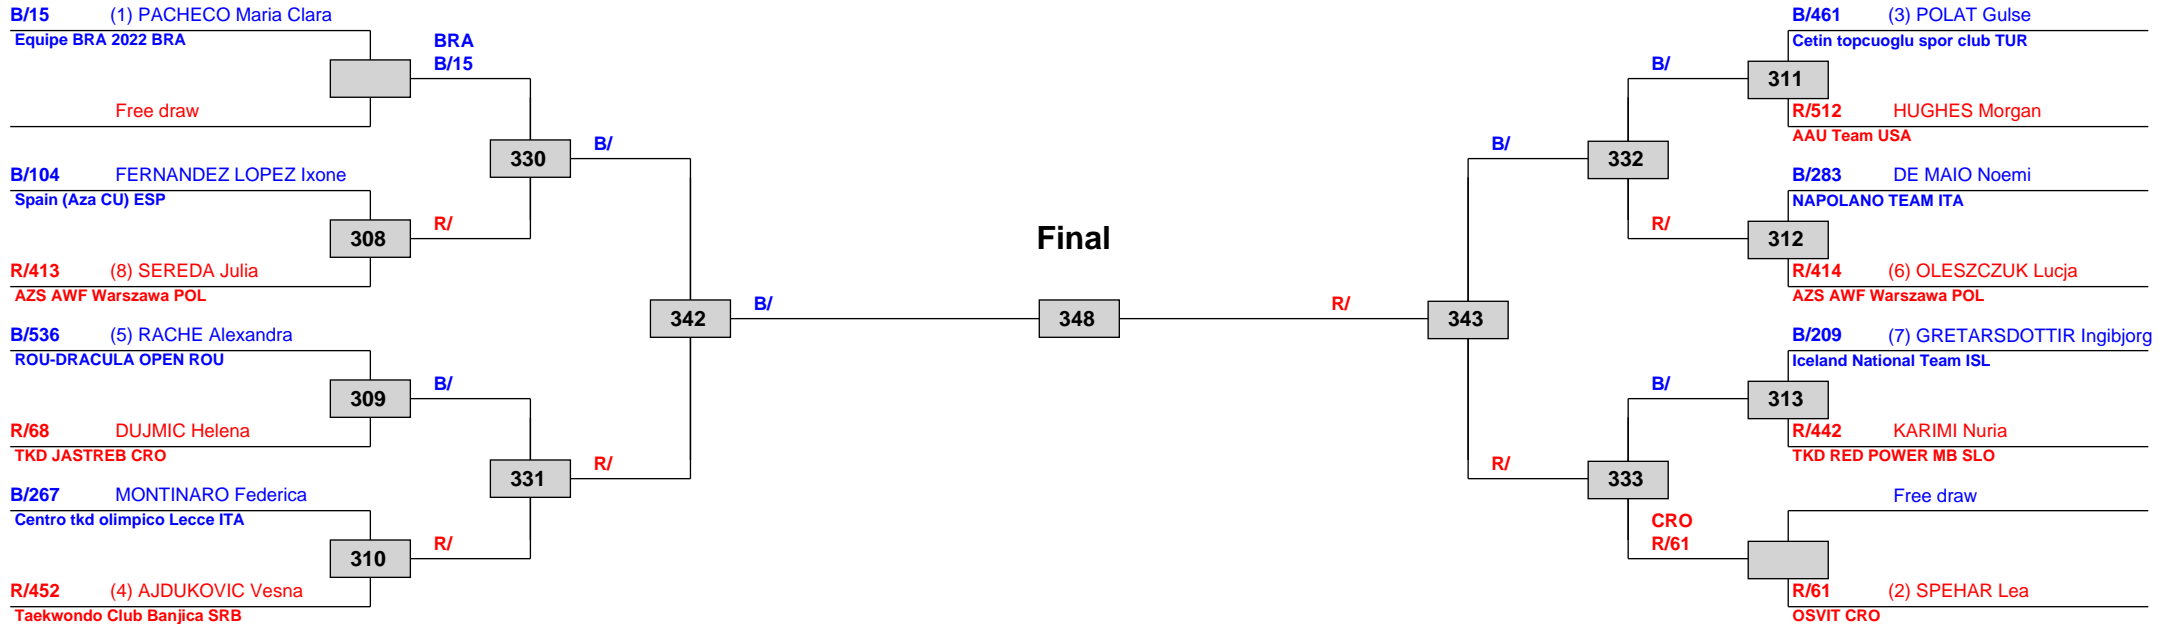

Prize winners:

QF SF SF QF

Dracula Open XI Edition G-2 and E-1 Tournament - Bucharest, Romania

Tournament date: 05-11-2022 t/m 06-11-2022

Female -53 (Bantam) Contestants: 14

Competition date: 06-11-2022

Result legend:
 (WDR) Withdrawal (PUN) Punishment
 (DSQ) Disqualified (GDP) Golden Point
 (RSC) Ref. stop contest (PTG) Points win (gap)
 (SUP) Superiority (PTF) Points win (normal)
 (DQB) Unsportsmanlike conduct

Prize winners:

QF SF SF QF

Dracula Open XI Edition G-2 and E-1 Tournament - Bucharest, Romania

Tournament date: 05-11-2022 t/m 06-11-2022

Female -57 (Feather) Contestants: 14

Competition date: 06-11-2022

Result legend:
 (WDR) Withdrawal (PUN) Punishment
 (DSQ) Disqualified (GDP) Golden Point
 (RSC) Ref. stop contest (PTG) Points win (gap)
 (SUP) Superiority (PTF) Points win (normal)
 (DQB) Unsportsmanlike conduct

Prize winners:

QF SF SF QF

Dracula Open XI Edition G-2 and E-1 Tournament - Bucharest, Romania

Tournament date: 05-11-2022 t/m 06-11-2022

Female -62 (Light) Contestants: 14

Competition date: 06-11-2022

Prize winners:

QF

SF

SF

QF

Dracula Open XI Edition G-2 and E-1 Tournament - Bucharest, Romania

Tournament date: 05-11-2022 t/m 06-11-2022

Female -67 (Welter) Contestants: 8

Competition date: 06-11-2022