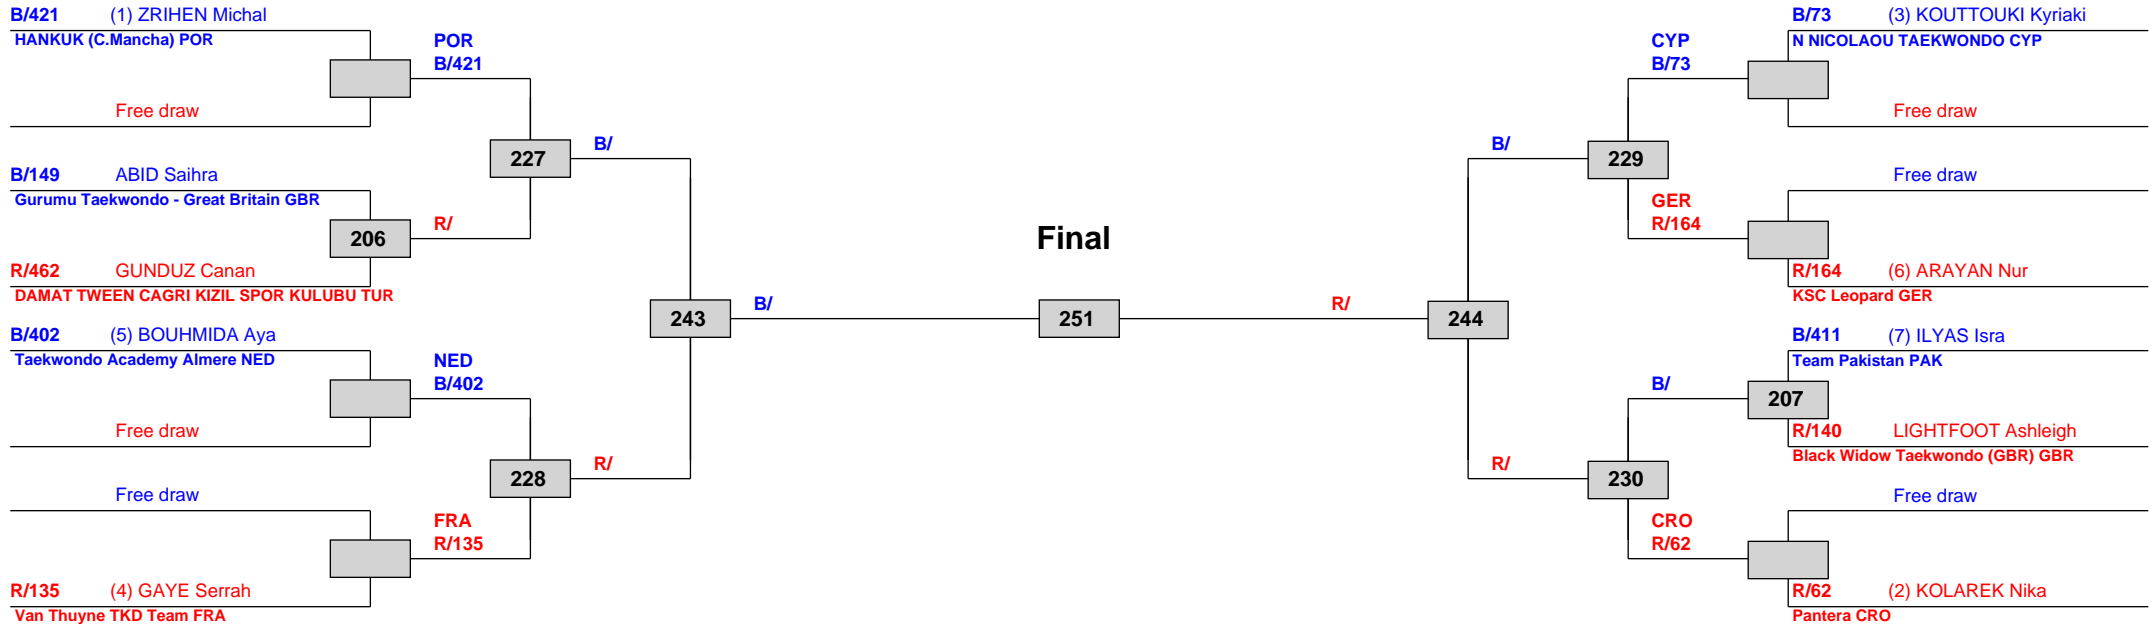

Dracula Open XI Edition G-2 and E-1 Tournament - Bucharest, Romania

Tournament date: 05-11-2022 t/m 06-11-2022

Female -46 (Fin) Contestants: 10

Competition date: 06-11-2022

Result legend:
(WDR) Withdrawal (PUN) Punishment
(DSQ) Disqualified (GDP) Golden Point
(RSC) Ref. stop contest (PTG) Points win (gap)
(SUP) Superiority (PTF) Points win (normal)
(DQB) Unsportsmanlike conduct

Prize winners:

QF SF SF QF