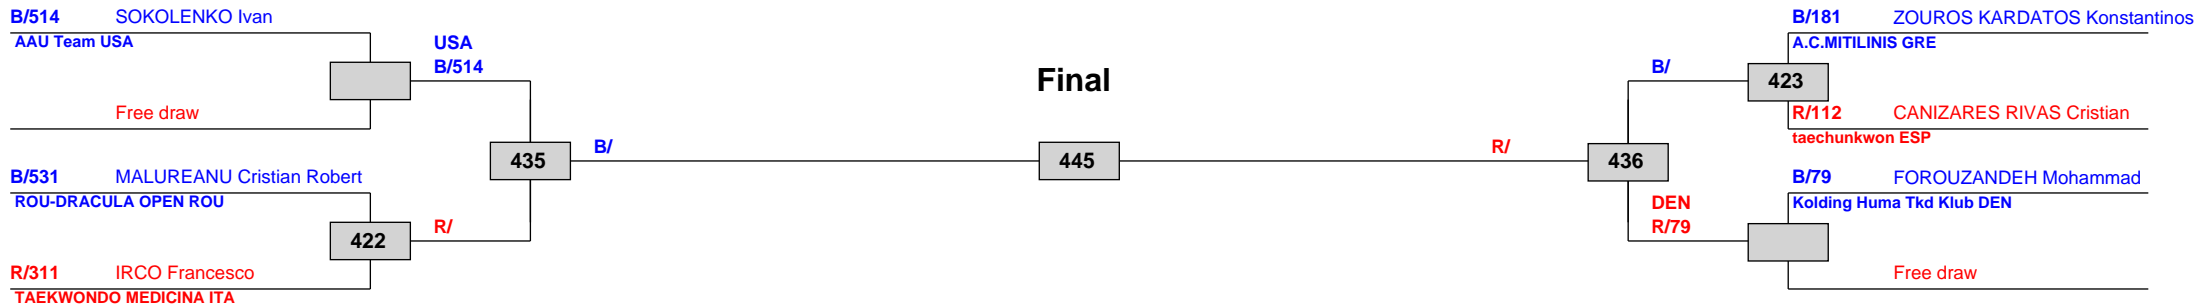

Prize winners:

QF SF SF QF

Dracula Open XI Edition G-2 and E-1 Tournament - Bucharest, Romania

Tournament date: 05-11-2022 t/m 06-11-2022

Male -87 (Middle) Contestants: 6

Competition date: 06-11-2022

Result legend: