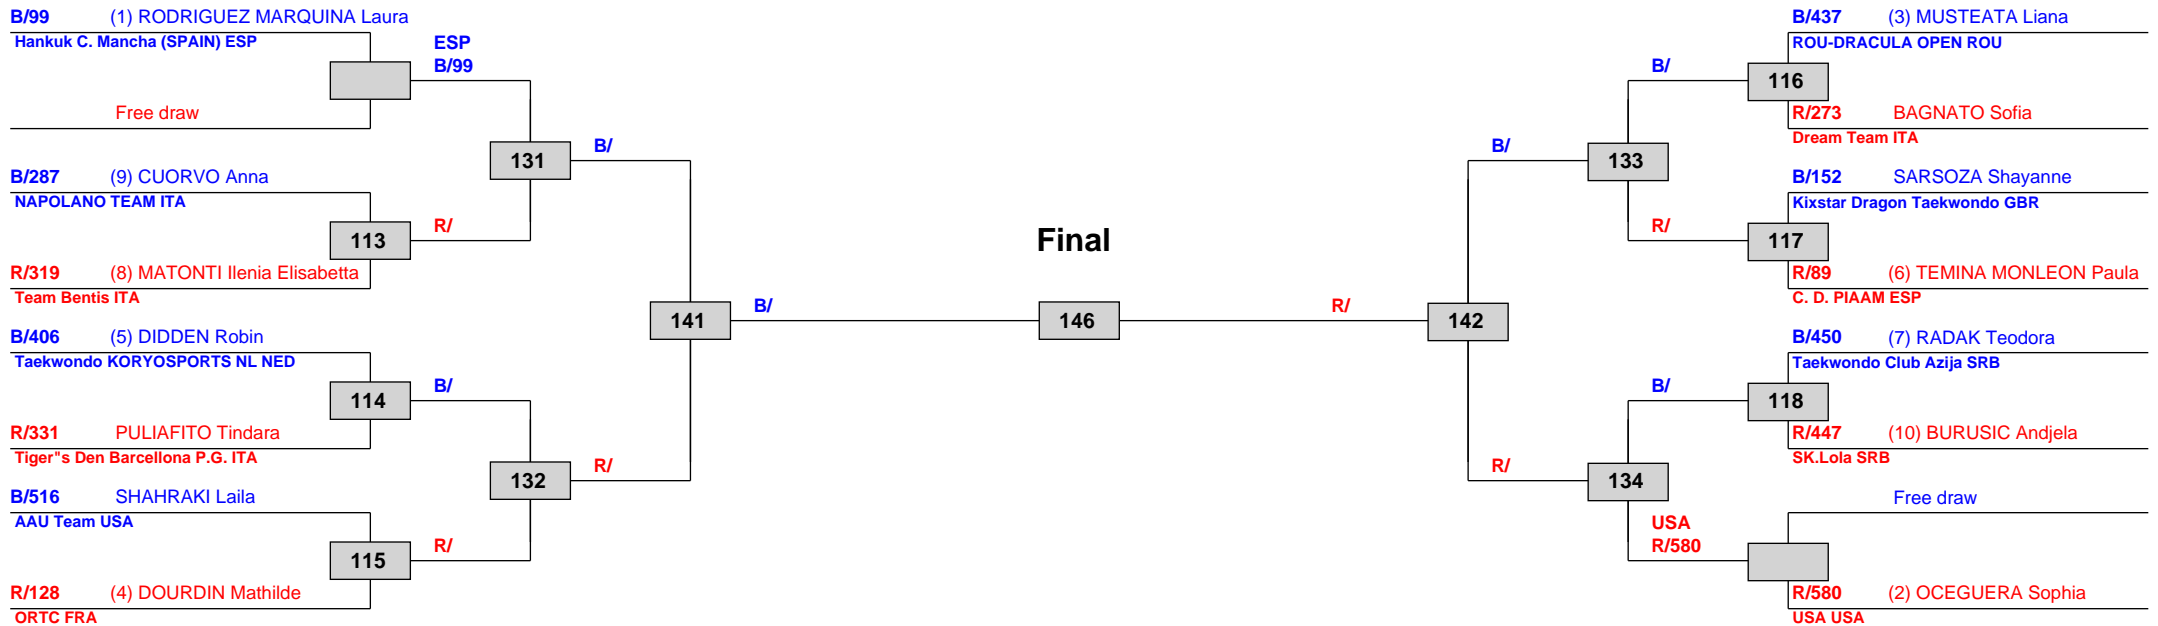

Prize winners:

QF SF SF QF

Dracula Open XI Edition G-2 and E-1 Tournament - Bucharest, Romania

Tournament date: 05-11-2022 t/m 06-11-2022

Female -49 (Fly) Contestants: 14

Competition date: 06-11-2022

Result legend:
 (WDR) Withdrawal (PUN) Punishment
 (DSQ) Disqualified (GDP) Golden Point
 (RSC) Ref. stop contest (PTG) Points win (gap)
 (SUP) Superiority (PTF) Points win (normal)
 (DQB) Unsportsmanlike conduct

Prize winners:

QF SF SF QF

Dracula Open XI Edition G-2 and E-1 Tournament - Bucharest, Romania

Tournament date: 05-11-2022 t/m 06-11-2022

Female -53 (Bantam) Contestants: 14

Competition date: 06-11-2022

Result legend:
 (WDR) Withdrawal (PUN) Punishment
 (DSQ) Disqualified (GDP) Golden Point
 (RSC) Ref. stop contest (PTG) Points win (gap)
 (SUP) Superiority (PTF) Points win (normal)
 (DQB) Unsportsmanlike conduct

Prize winners:

QF SF SF QF

Dracula Open XI Edition G-2 and E-1 Tournament - Bucharest, Romania

Tournament date: 05-11-2022 t/m 06-11-2022

Female -57 (Feather) Contestants: 14

Competition date: 06-11-2022

Result legend:
 (WDR) Withdrawal (PUN) Punishment
 (DSQ) Disqualified (GDP) Golden Point
 (RSC) Ref. stop contest (PTG) Points win (gap)
 (SUP) Superiority (PTF) Points win (normal)
 (DQB) Unsportsmanlike conduct

Prize winners:

QF SF SF QF

Dracula Open XI Edition G-2 and E-1 Tournament - Bucharest, Romania

Tournament date: 05-11-2022 t/m 06-11-2022

Female -62 (Light) Contestants: 14

Competition date: 06-11-2022

Prize winners: