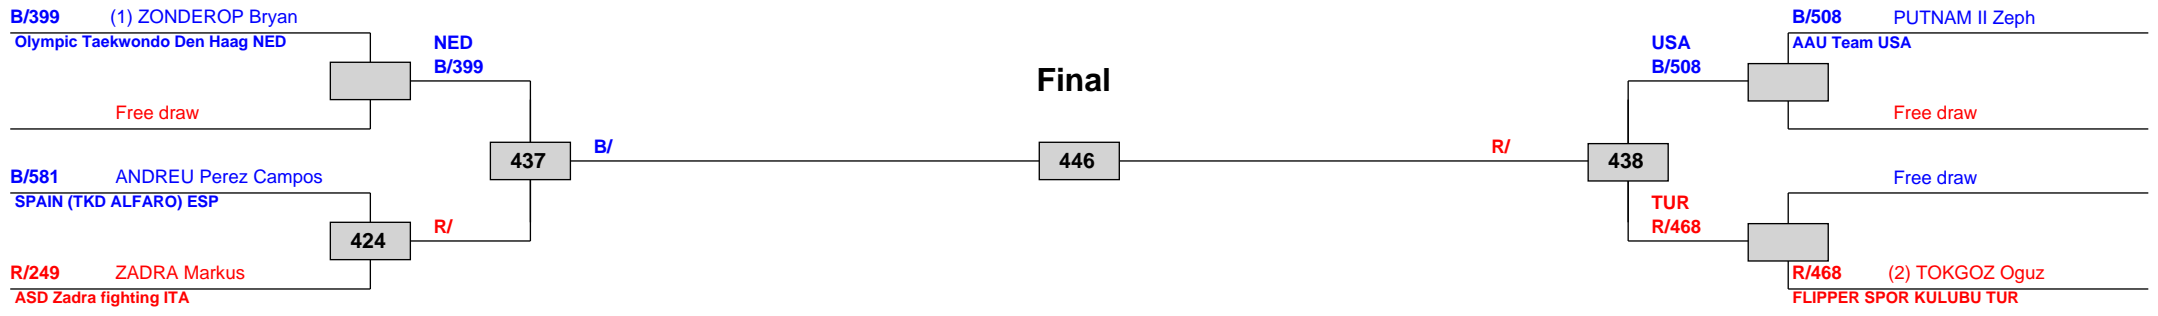

Dracula Open XI Edition G-2 and E-1 Tournament - Bucharest, Romania

Tournament date: 05-11-2022 t/m 06-11-2022

Male +87 (Heavy) Contestants: 5

Competition date: 06-11-2022

Result legend:

(WDR) Withdrawal	(PUN) Punishment
(DSQ) Disqualified	(GDP) Golden Point
(RSC) Ref. stop contest	(PTG) Points win (gap)
(SUP) Superiority	(PTF) Points win (normal)
	(DQB) Unsportsmanlike conduct

Prize winners:

QF

SF

SF

QF