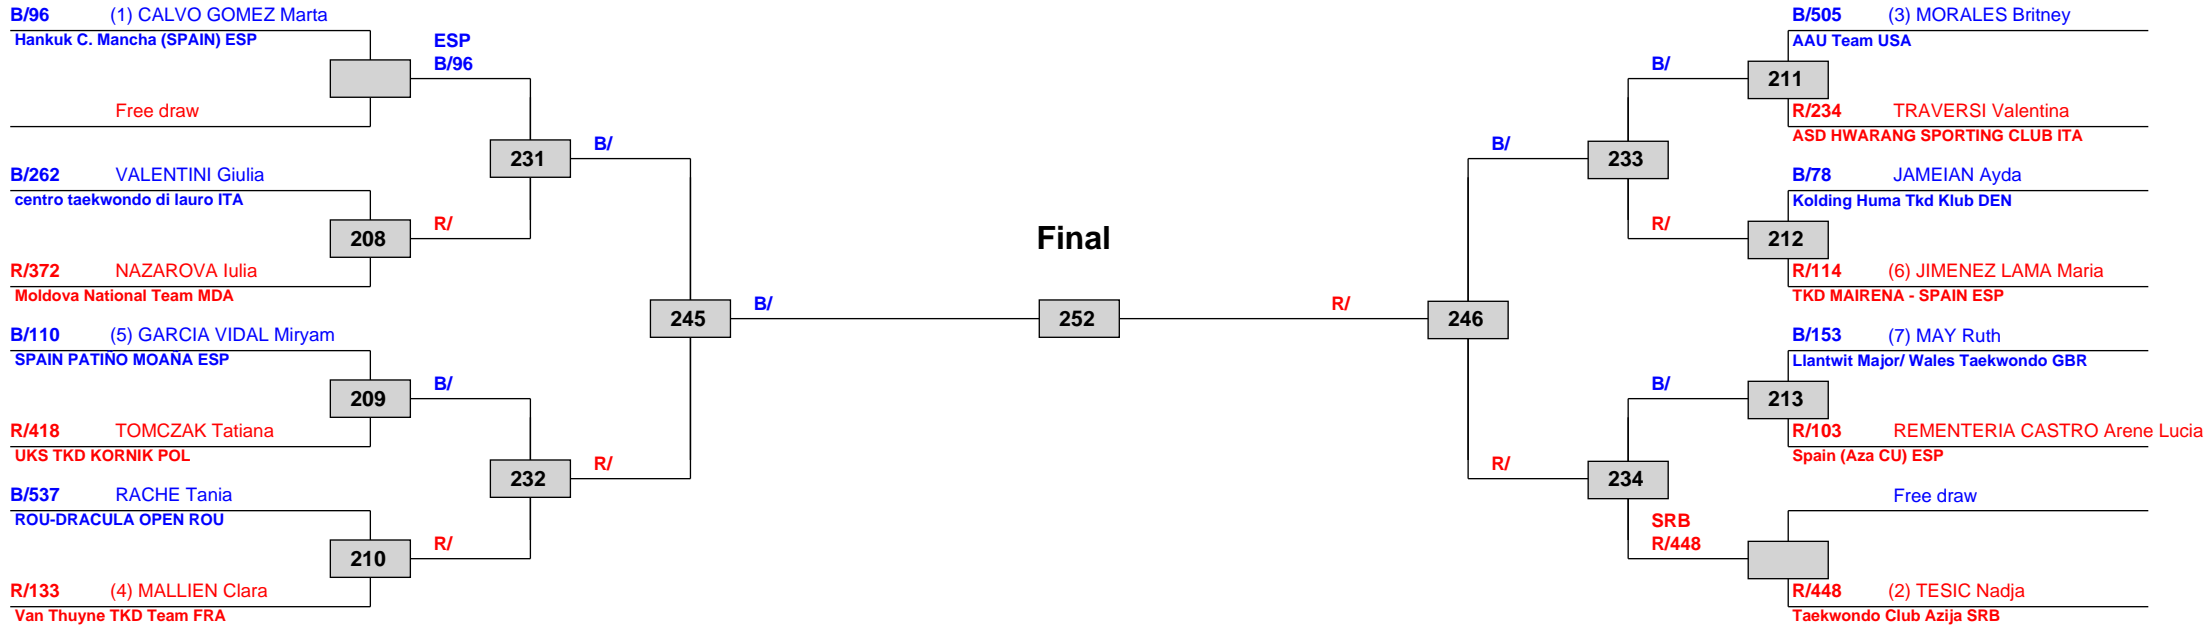

Prize winners:

QF SF SF QF

Dracula Open XI Edition G-2 and E-1 Tournament - Bucharest, Romania

Tournament date: 05-11-2022 t/m 06-11-2022

Female -53 (Bantam) Contestants: 14

Competition date: 06-11-2022

Result legend:
 (WDR) Withdrawal (PUN) Punishment
 (DSQ) Disqualified (GDP) Golden Point
 (RSC) Ref. stop contest (PTG) Points win (gap)
 (SUP) Superiority (PTF) Points win (normal)
 (DQB) Unsportsmanlike conduct

Prize winners:

QF SF SF QF

Dracula Open XI Edition G-2 and E-1 Tournament - Bucharest, Romania

Tournament date: 05-11-2022 t/m 06-11-2022

Female -57 (Feather) Contestants: 14

Competition date: 06-11-2022

Result legend:
 (WDR) Withdrawal (PUN) Punishment
 (DSQ) Disqualified (GDP) Golden Point
 (RSC) Ref. stop contest (PTG) Points win (gap)
 (SUP) Superiority (PTF) Points win (normal)
 (DQB) Unsportsmanlike conduct

Prize winners:

QF SF SF QF

Dracula Open XI Edition G-2 and E-1 Tournament - Bucharest, Romania

Tournament date: 05-11-2022 t/m 06-11-2022

Female -62 (Light) Contestants: 14

Competition date: 06-11-2022

Prize winners:

QF

SF

SF

QF

Dracula Open XI Edition G-2 and E-1 Tournament - Bucharest, Romania

Tournament date: 05-11-2022 t/m 06-11-2022

Female -67 (Welter) Contestants: 8

Competition date: 06-11-2022