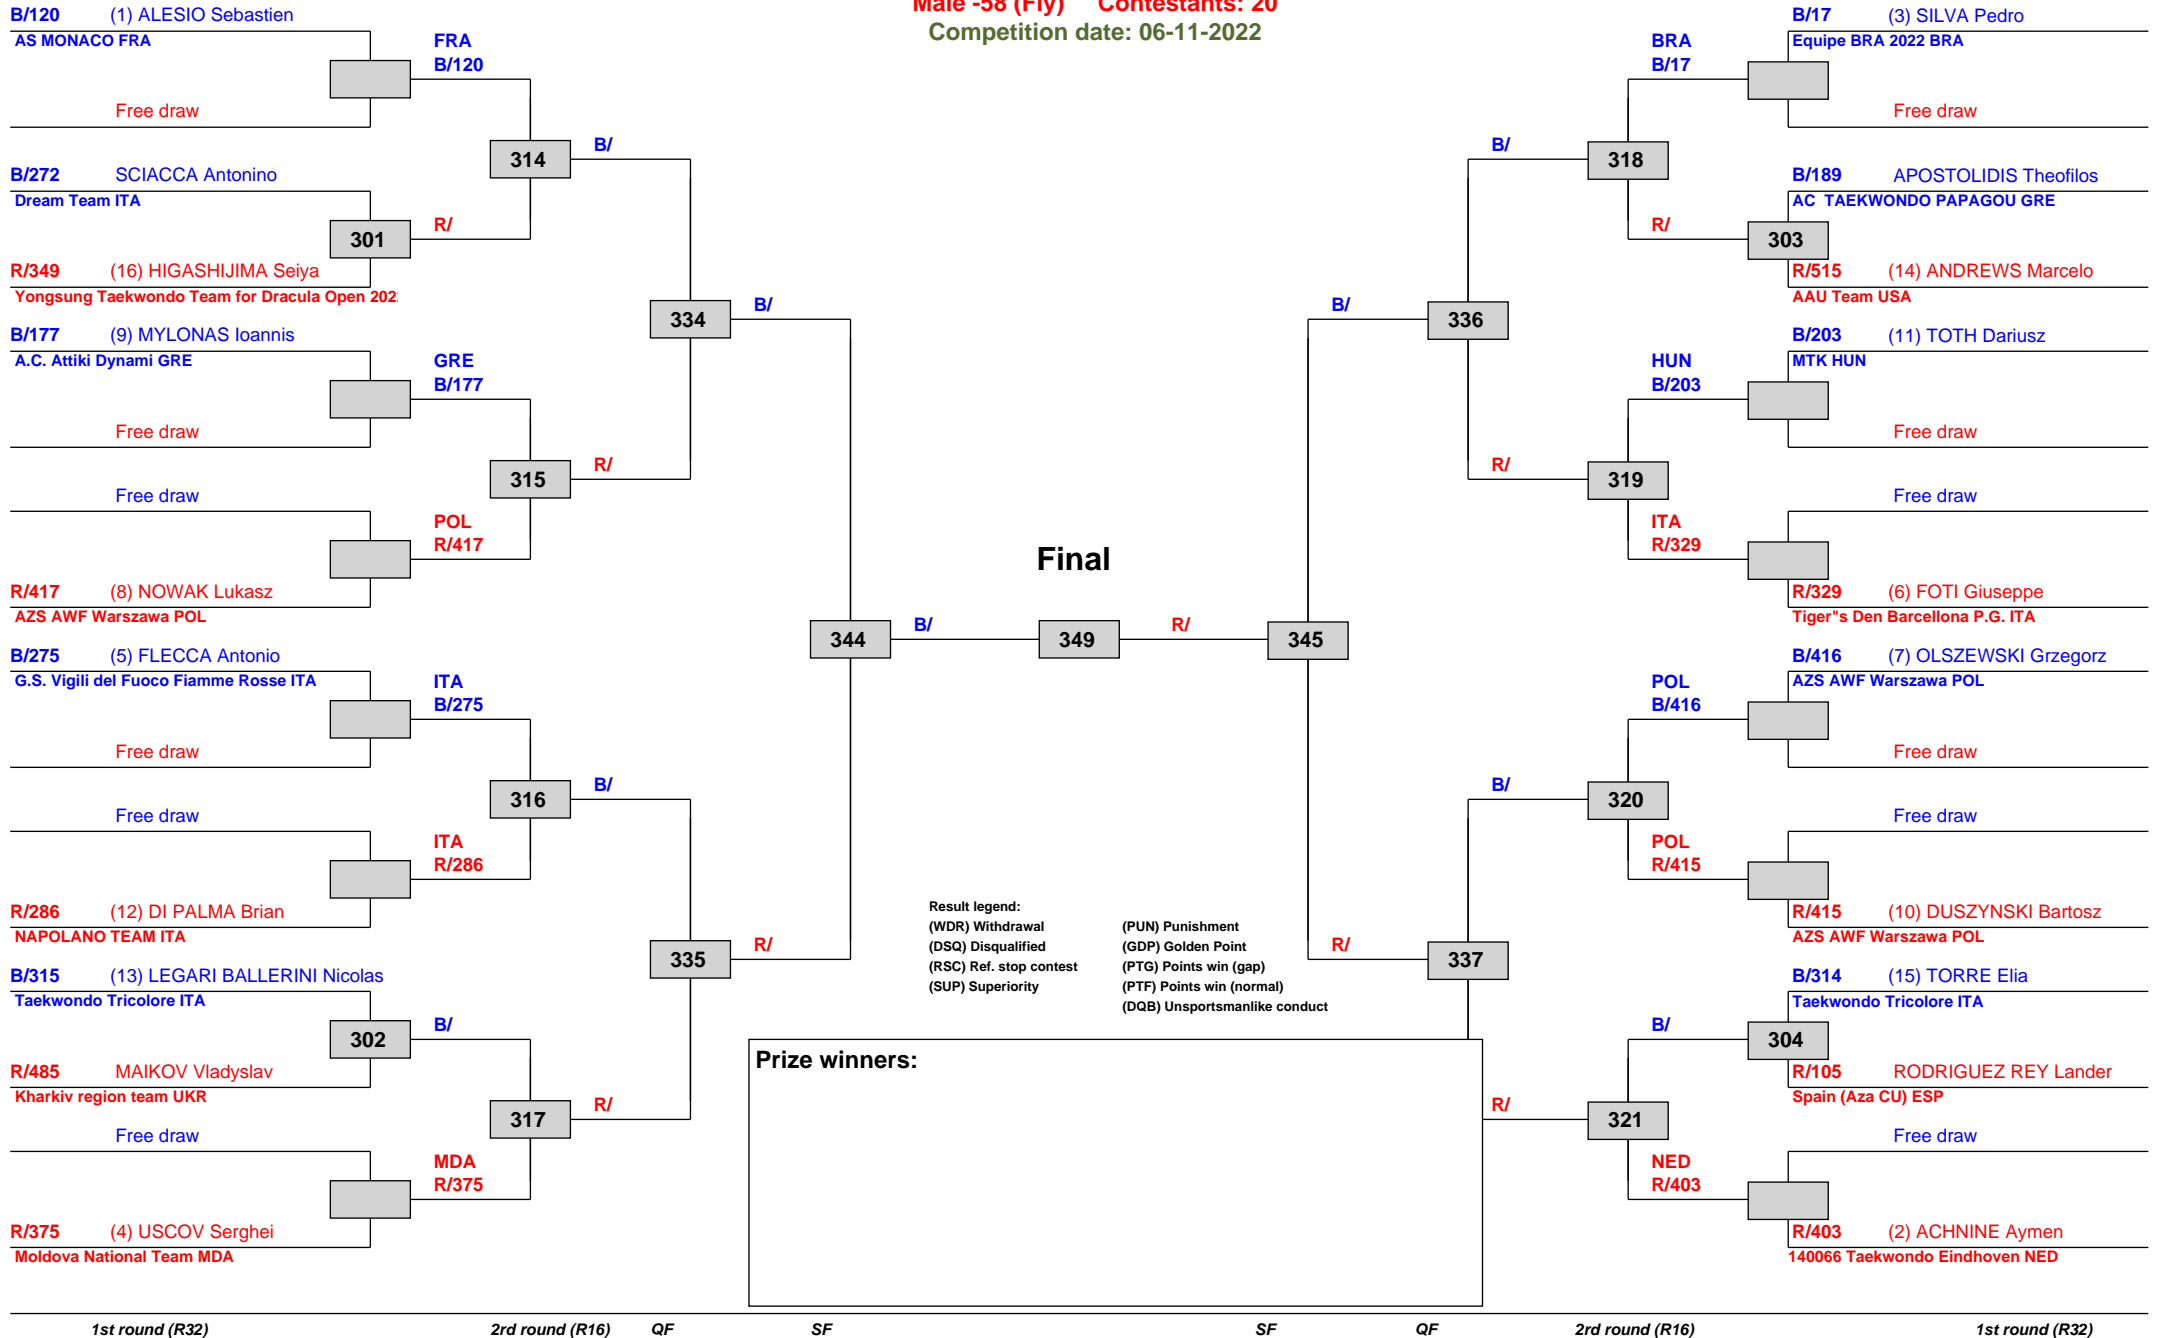

Dracula Open XI Edition G-2 and E-1 Tournament - Bucharest, Romania

Tournament date: 05-11-2022 t/m 06-11-2022

Male -54 (Fin) Contestants: 22

Competition date: 06-11-2022

Dracula Open XI Edition G-2 and E-1 Tournament - Bucharest, Romania

Tournament date: 05-11-2022 t/m 06-11-2022

Male -58 (Fly) Contestants: 20

Competition date: 06-11-2022

Dracula Open XI Edition G-2 and E-1 Tournament - Bucharest, Romania

Tournament date: 05-11-2022 t/m 06-11-2022