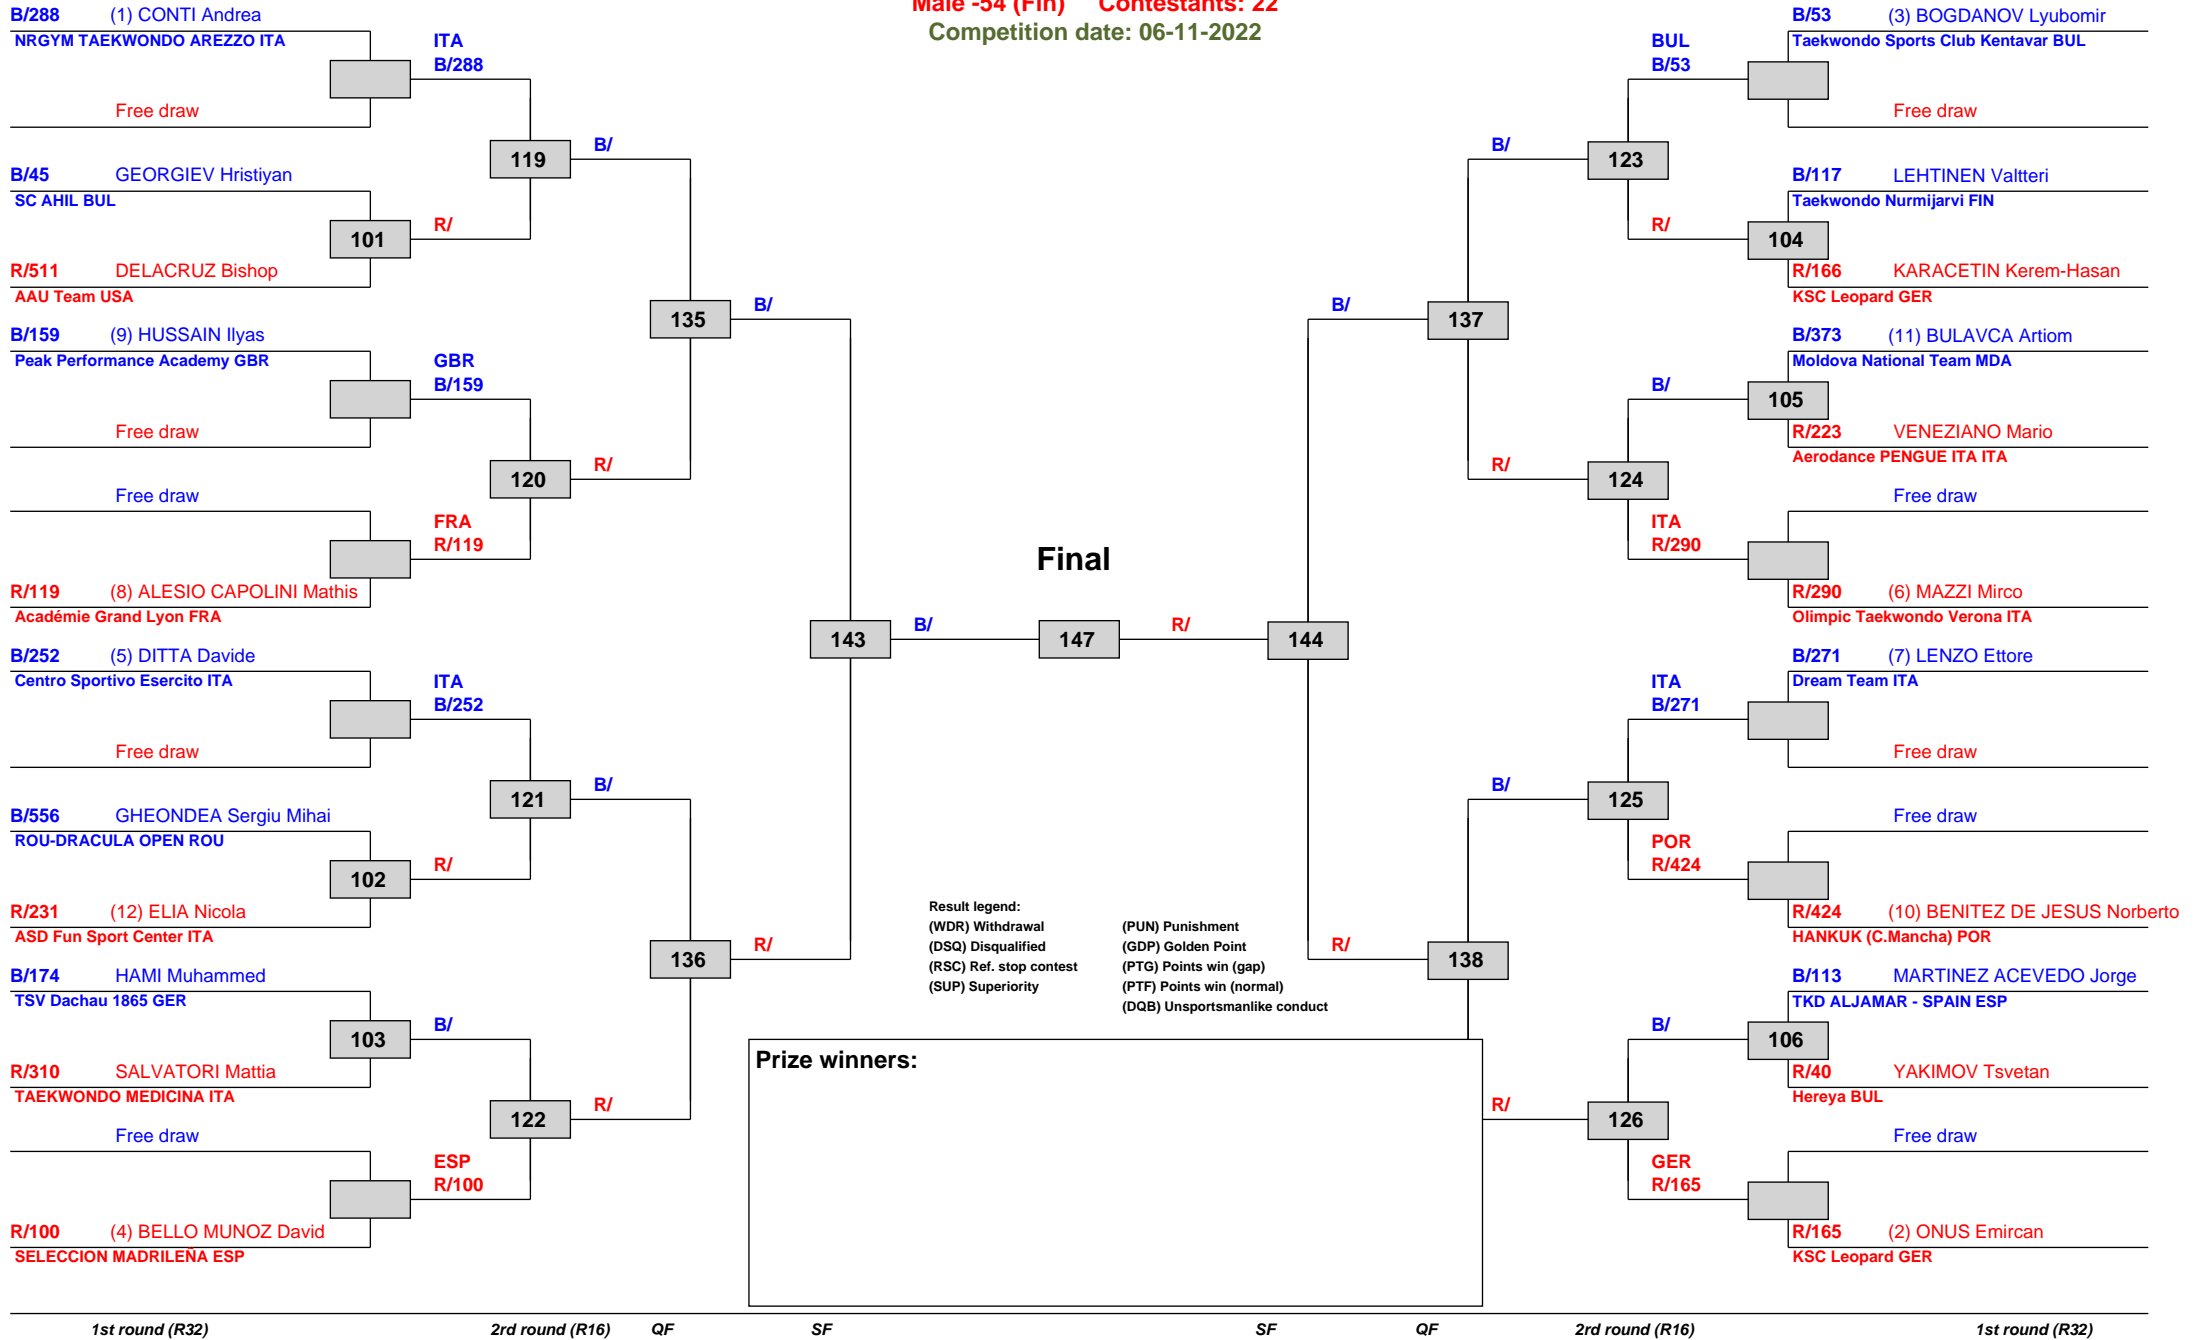

Dracula Open XI Edition G-2 and E-1 Tournament - Bucharest, Romania

Tournament date: 05-11-2022 t/m 06-11-2022

Male -54 (Fin) Contestants: 22

Competition date: 06-11-2022

Dracula Open XI Edition G-2 and E-1 Tournament - Bucharest, Romania

Tournament date: 05-11-2022 t/m 06-11-2022

Male -58 (Fly) Contestants: 20

Competition date: 06-11-2022

Dracula Open XI Edition G-2 and E-1 Tournament - Bucharest, Romania

Tournament date: 05-11-2022 t/m 06-11-2022