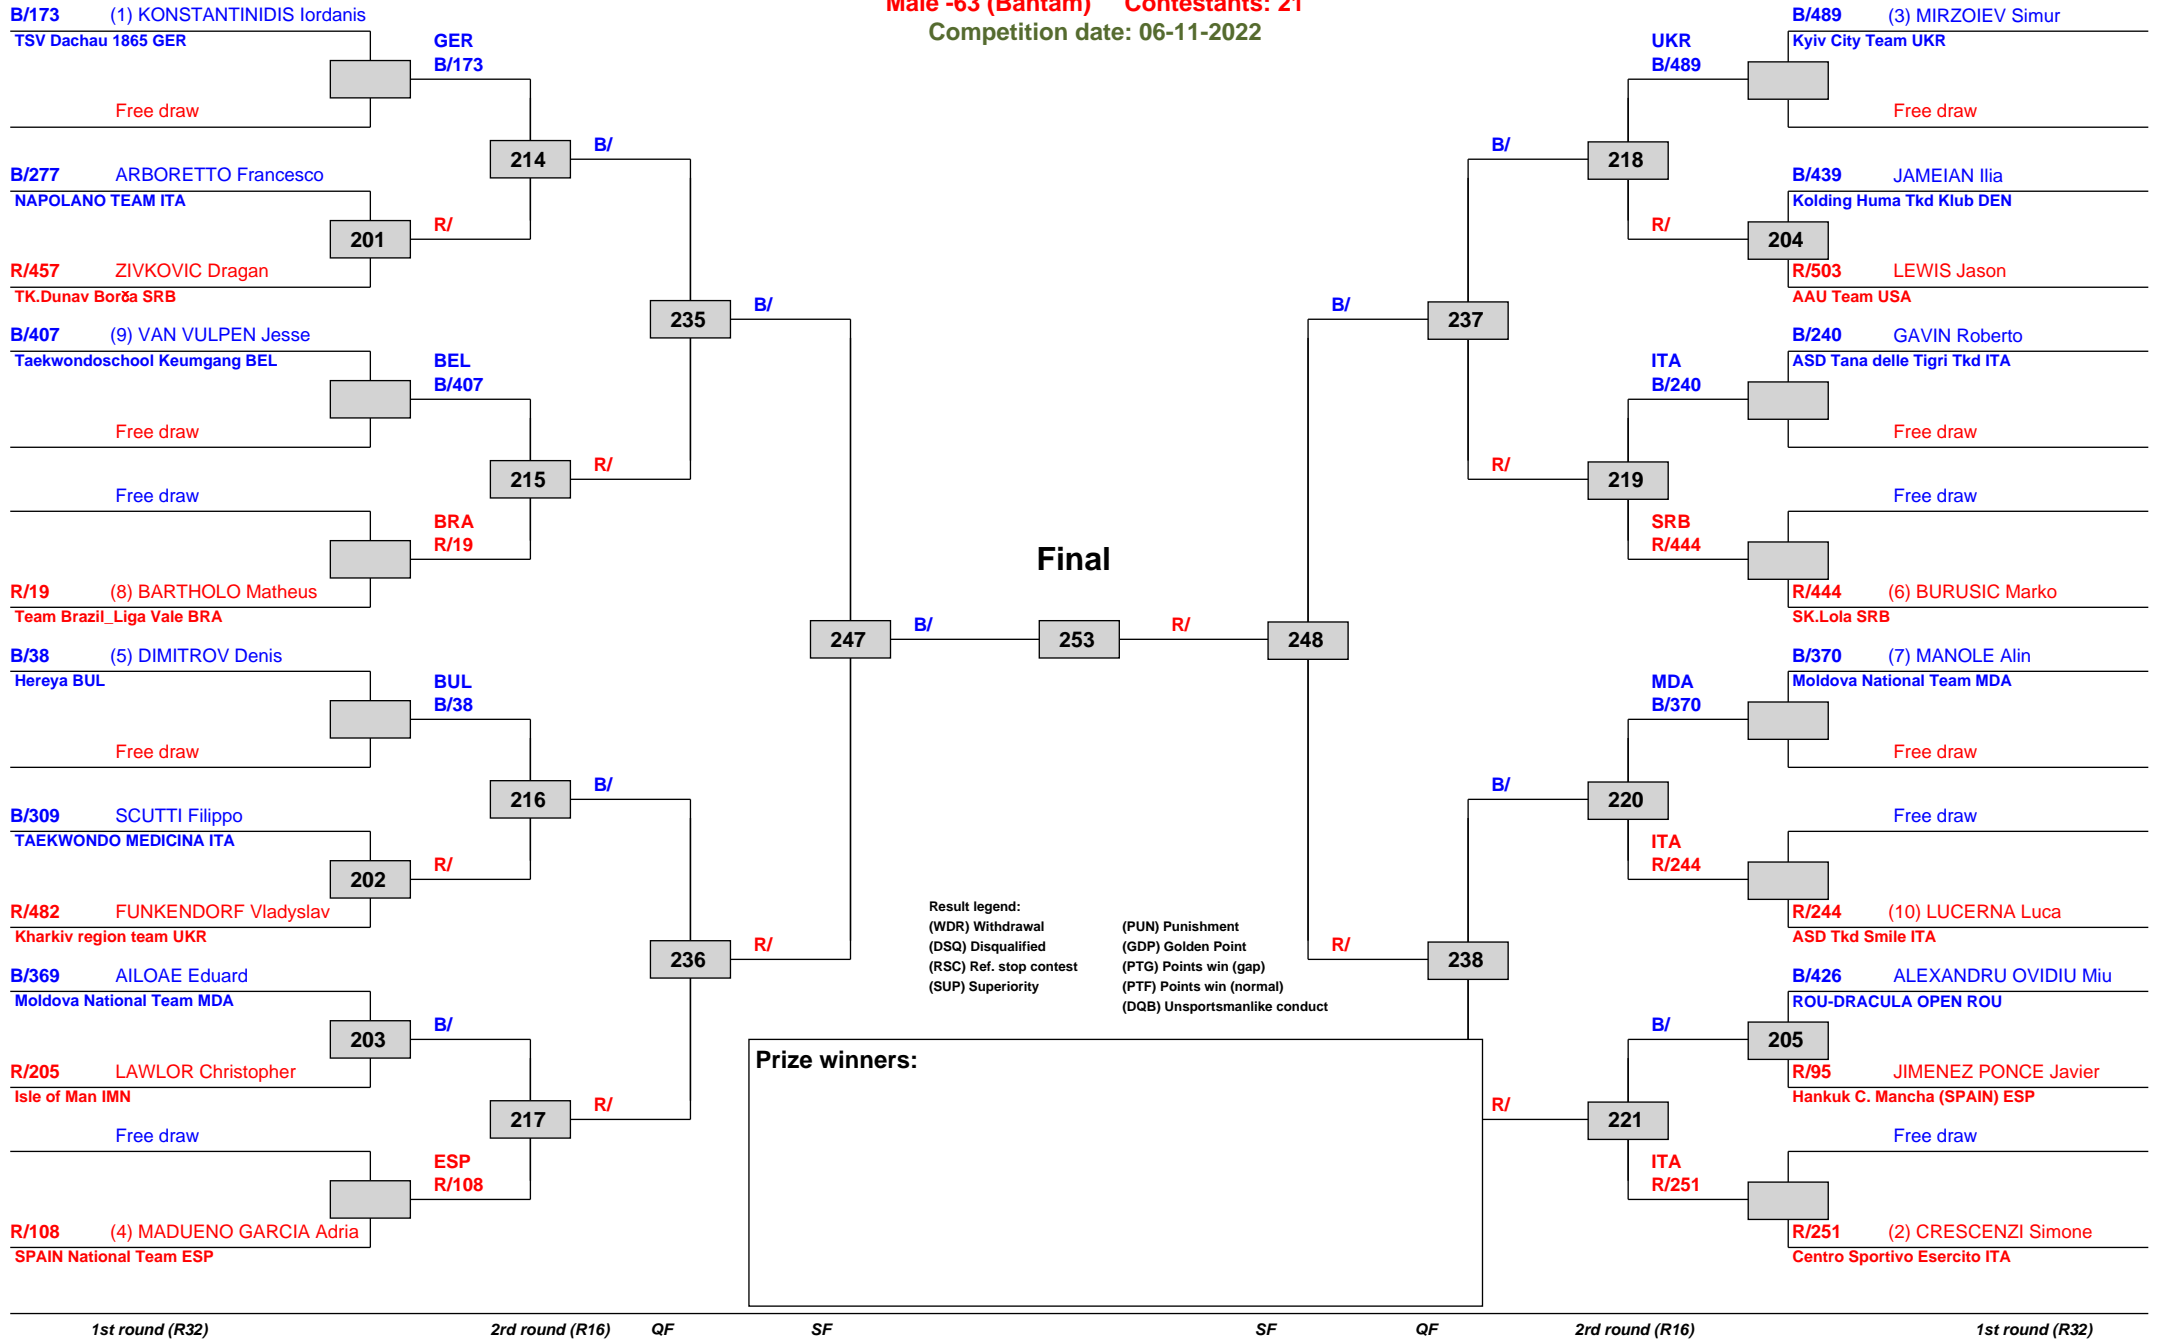

Dracula Open XI Edition G-2 and E-1 Tournament - Bucharest, Romania

Tournament date: 05-11-2022 t/m 06-11-2022

Male -54 (Fin) Contestants: 22

Competition date: 06-11-2022

Dracula Open XI Edition G-2 and E-1 Tournament - Bucharest, Romania

Tournament date: 05-11-2022 t/m 06-11-2022

Male -58 (Fly) Contestants: 20

Competition date: 06-11-2022

Dracula Open XI Edition G-2 and E-1 Tournament - Bucharest, Romania

Tournament date: 05-11-2022 t/m 06-11-2022

Male -63 (Bantam) Contestants: 21

Competition date: 06-11-2022

Dracula Open XI Edition G-2 and E-1 Tournament - Bucharest, Romania

Tournament date: 05-11-2022 t/m 06-11-2022

Male -68 (Feather) Contestants: 19