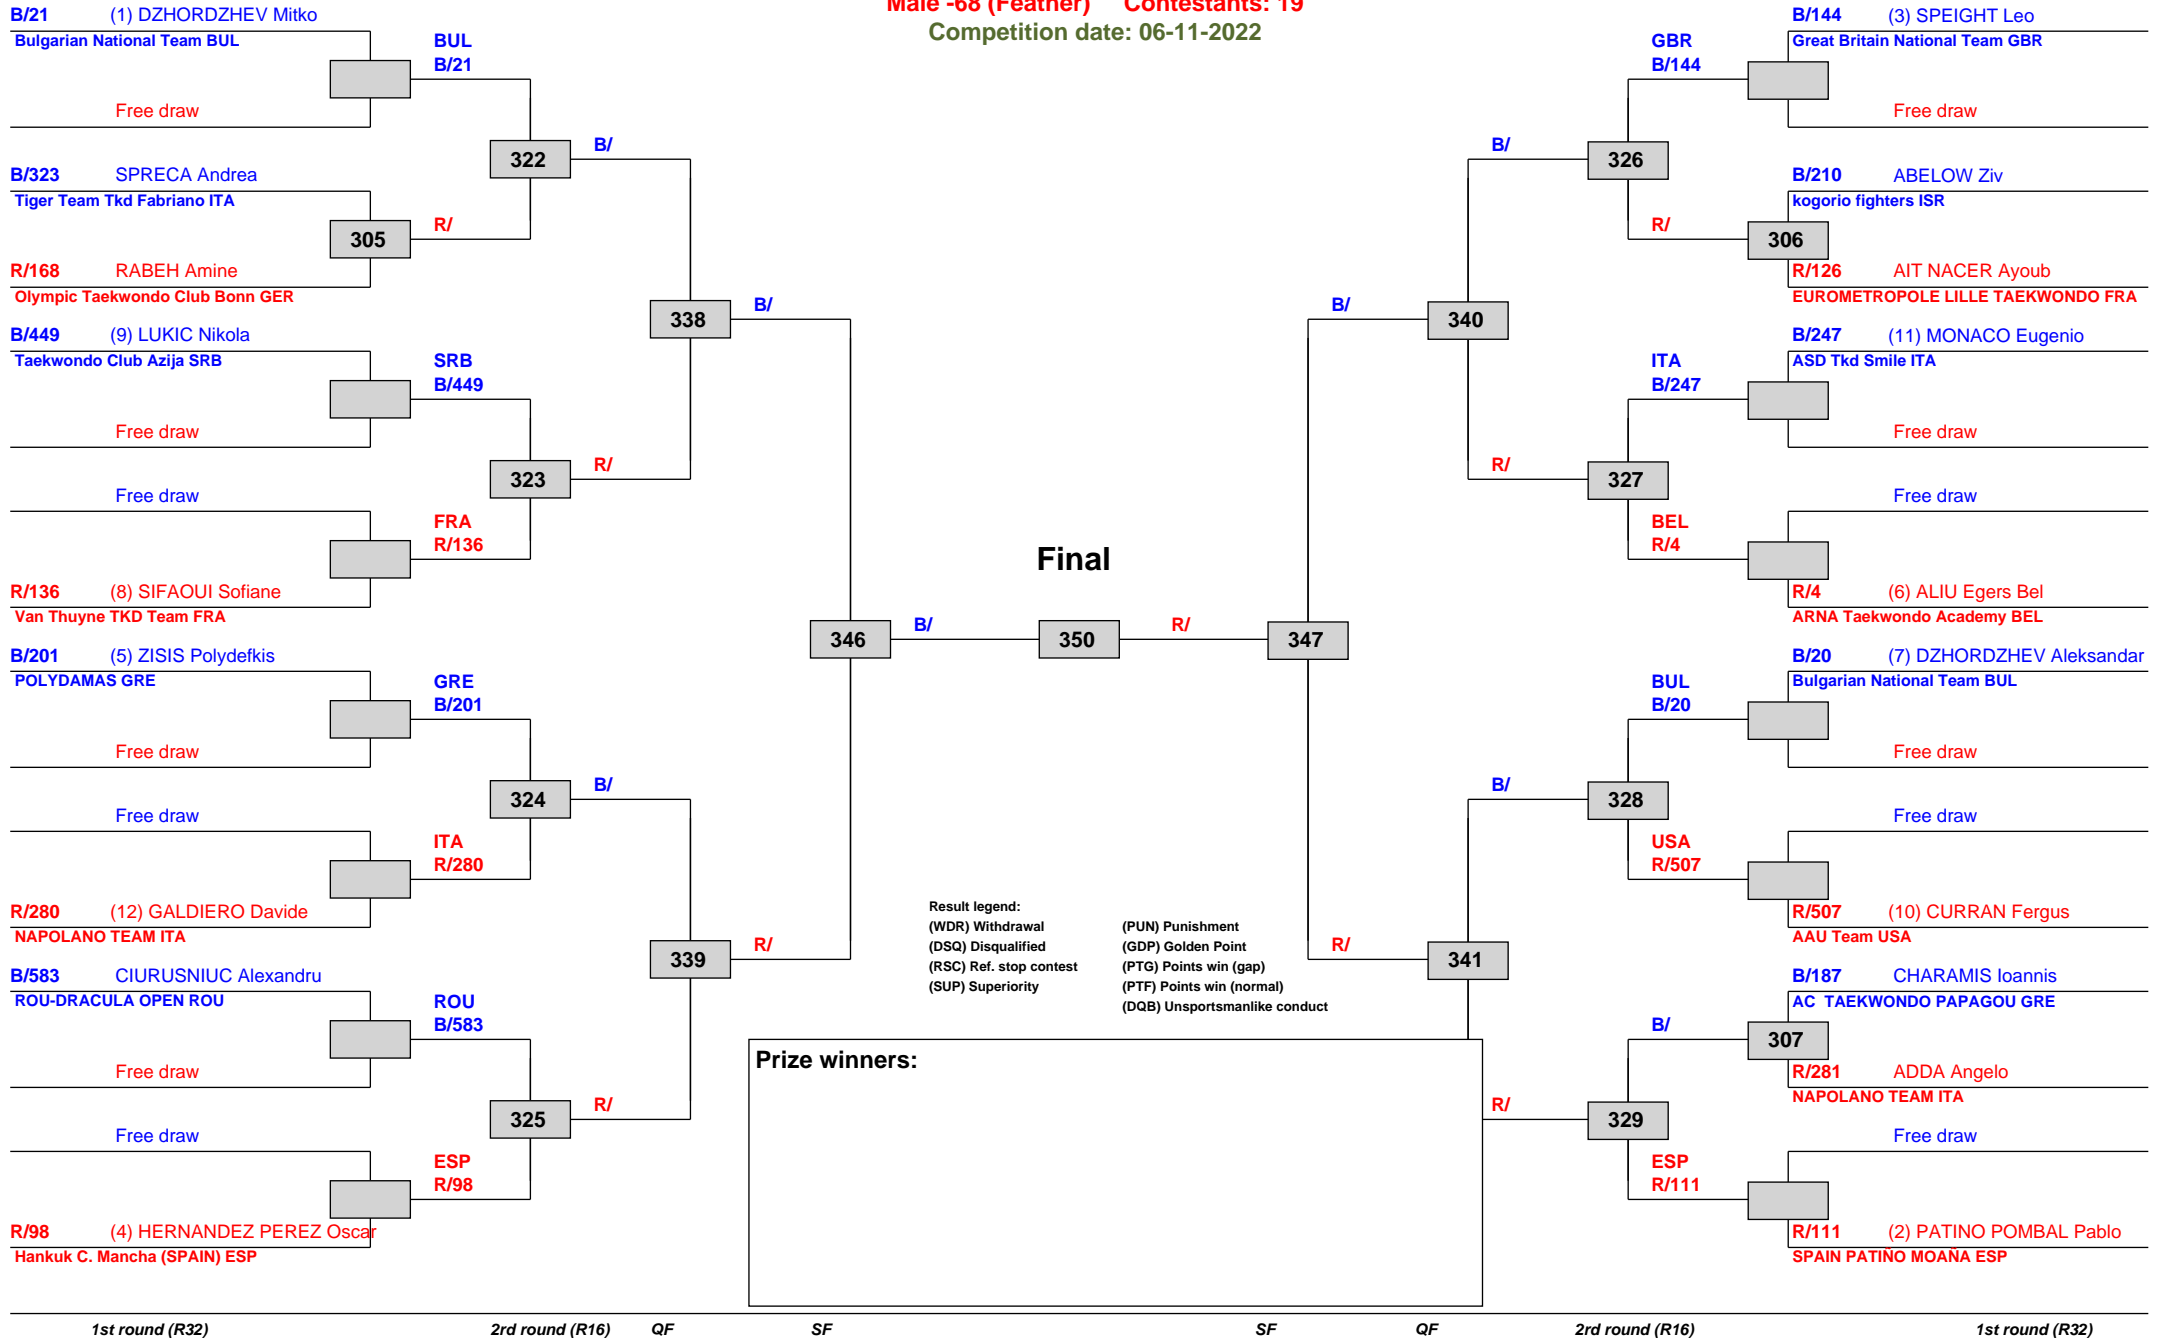

Tournament date: 05-11-2022 t/m 06-11-2022

Male -58 (Fly) Contestants: 20

Competition date: 06-11-2022

Dracula Open XI Edition G-2 and E-1 Tournament - Bucharest, Romania

Tournament date: 05-11-2022 t/m 06-11-2022

Male -63 (Bantam) Contestants: 21

Competition date: 06-11-2022

Dracula Open XI Edition G-2 and E-1 Tournament - Bucharest, Romania

Tournament date: 05-11-2022 t/m 06-11-2022

Male -68 (Feather) Contestants: 19

Competition date: 06-11-2022

Dracula Open XI Edition G-2 and E-1 Tournament - Bucharest, Romania

Tournament date: 05-11-2022 t/m 06-11-2022

Male -74 (Light) Contestants: 27
Competition date: 06-11-2022

Dracula Open XI Edition G-2 and E-1 Tournament - Bucharest, Romania