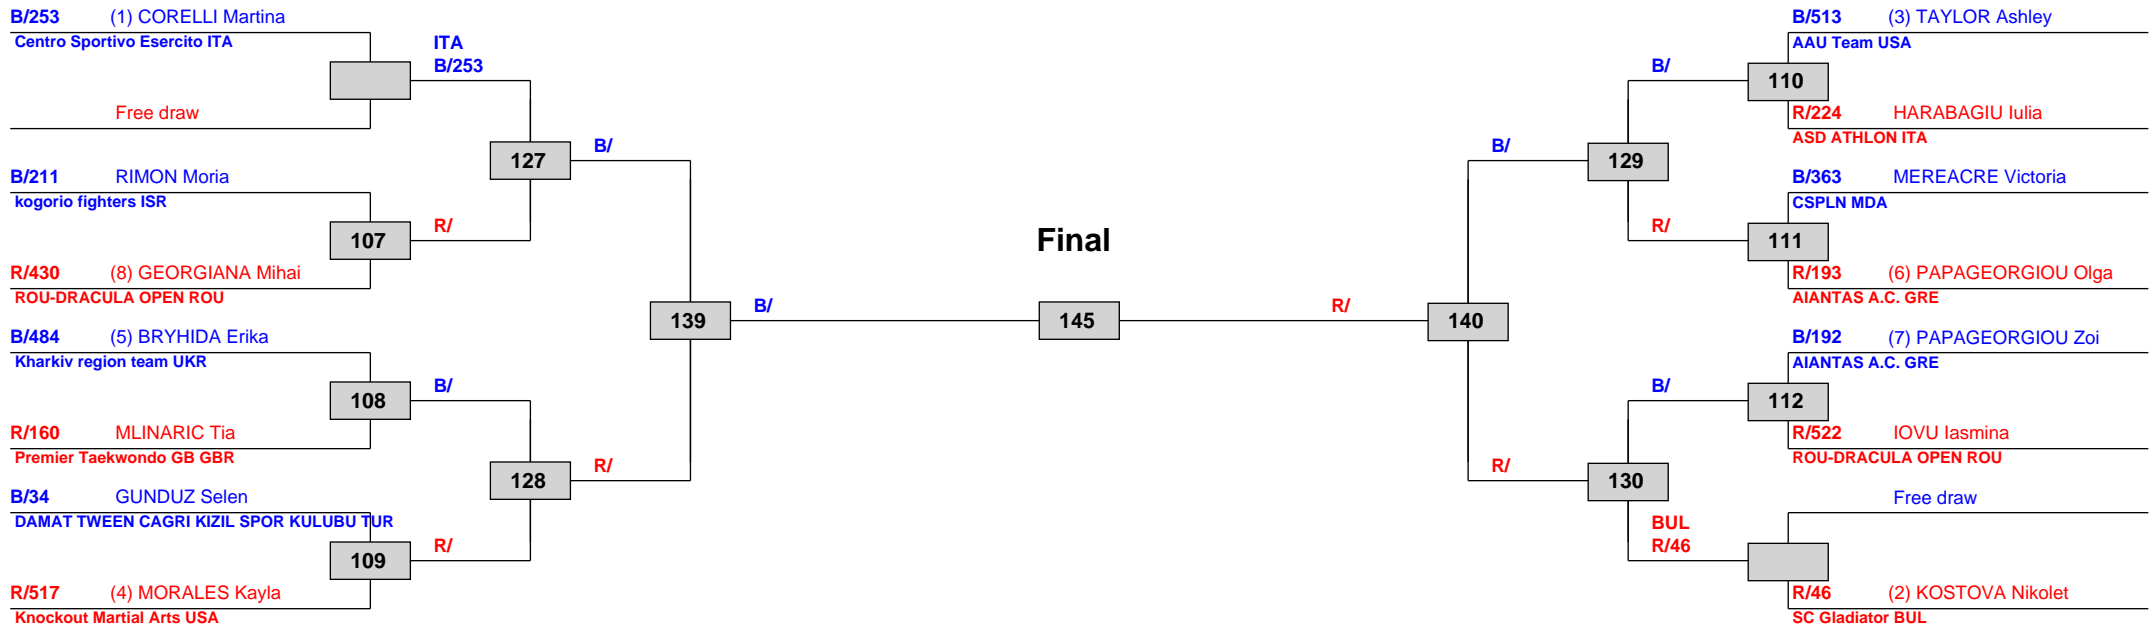

Prize winners:

QF SF SF QF

Dracula Open XI Edition G-2 and E-1 Tournament - Bucharest, Romania

Tournament date: 05-11-2022 t/m 06-11-2022

Female -49 (Fly) Contestants: 14

Competition date: 06-11-2022

Result legend:
 (WDR) Withdrawal (PUN) Punishment
 (DSQ) Disqualified (GDP) Golden Point
 (RSC) Ref. stop contest (PTG) Points win (gap)
 (SUP) Superiority (PTF) Points win (normal)
 (DQB) Unsportsmanlike conduct

Prize winners:

QF SF SF QF

Dracula Open XI Edition G-2 and E-1 Tournament - Bucharest, Romania

Tournament date: 05-11-2022 t/m 06-11-2022

Female -53 (Bantam) Contestants: 14

Competition date: 06-11-2022

Result legend:
 (WDR) Withdrawal (PUN) Punishment
 (DSQ) Disqualified (GDP) Golden Point
 (RSC) Ref. stop contest (PTG) Points win (gap)
 (SUP) Superiority (PTF) Points win (normal)
 (DQB) Unsportsmanlike conduct

Prize winners:

QF SF SF QF

Dracula Open XI Edition G-2 and E-1 Tournament - Bucharest, Romania

Tournament date: 05-11-2022 t/m 06-11-2022

Female -57 (Feather) Contestants: 14

Competition date: 06-11-2022

Result legend:
 (WDR) Withdrawal (PUN) Punishment
 (DSQ) Disqualified (GDP) Golden Point
 (RSC) Ref. stop contest (PTG) Points win (gap)
 (SUP) Superiority (PTF) Points win (normal)
 (DQB) Unsportsmanlike conduct