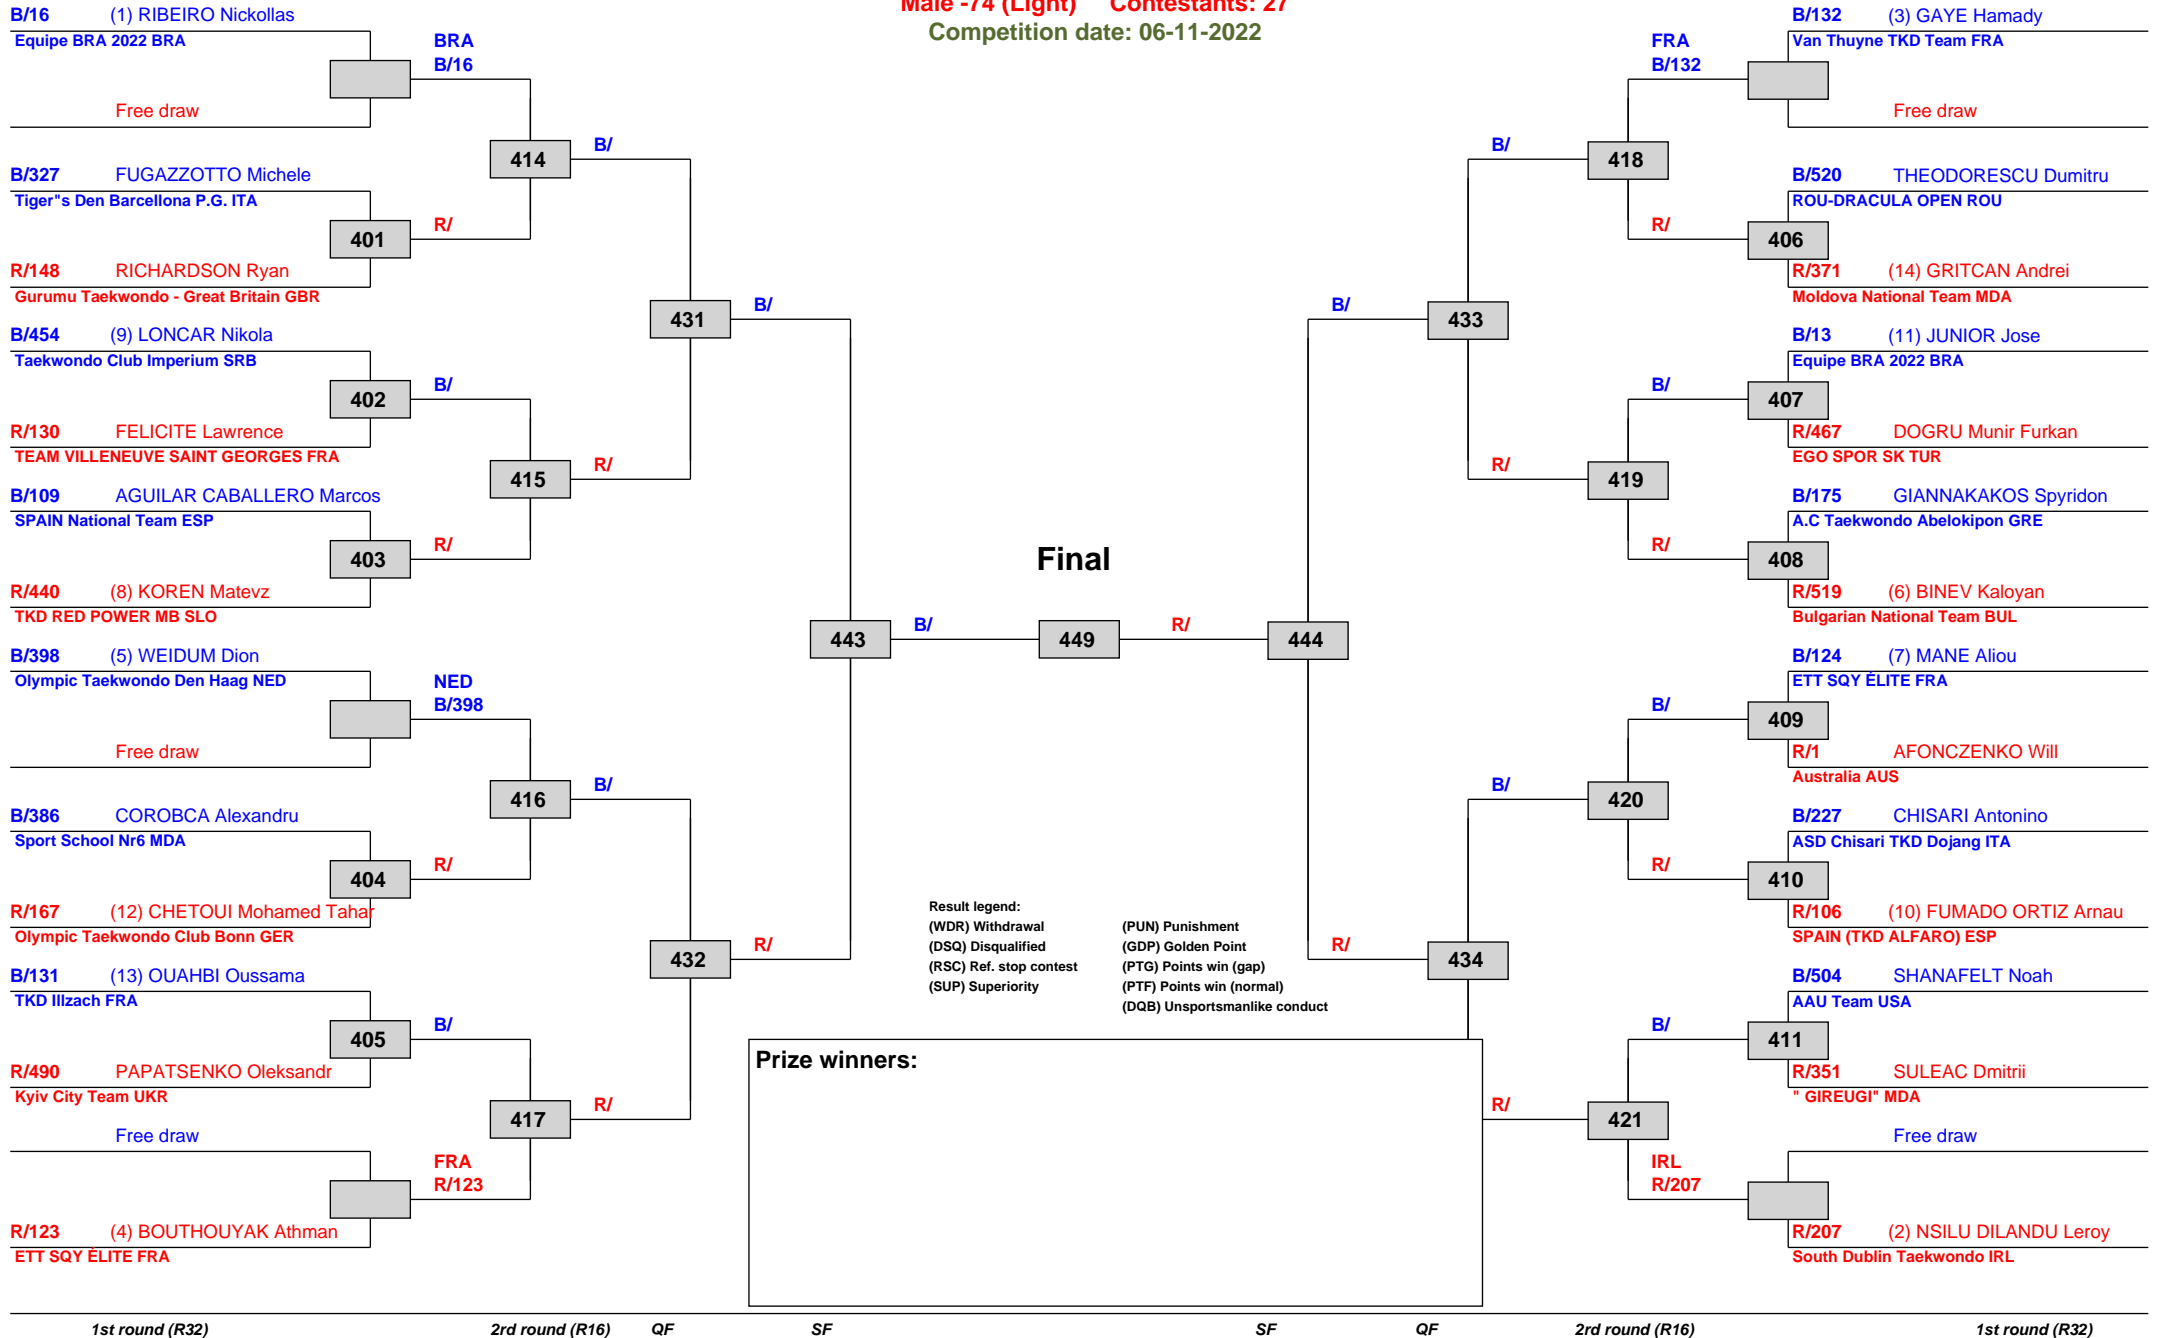

Male -63 (Bantam) Contestants: 21

Competition date: 06-11-2022

Dracula Open XI Edition G-2 and E-1 Tournament - Bucharest, Romania

Tournament date: 05-11-2022 t/m 06-11-2022

Male -68 (Feather) Contestants: 19

Competition date: 06-11-2022

Dracula Open XI Edition G-2 and E-1 Tournament - Bucharest, Romania

Tournament date: 05-11-2022 t/m 06-11-2022

Male -74 (Light) Contestants: 27
Competition date: 06-11-2022

Dracula Open XI Edition G-2 and E-1 Tournament - Bucharest, Romania

Tournament date: 05-11-2022 t/m 06-11-2022

Male -80 (Welter) Contestants: 10

Competition date: 06-11-2022

Result legend:
 (WDR) Withdrawal (PUN) Punishment
 (DSQ) Disqualified (GDP) Golden Point
 (RSC) Ref. stop contest (PTG) Points win (gap)
 (SUP) Superiority (PTF) Points win (normal)
 (DQB) Unsportsmanlike conduct