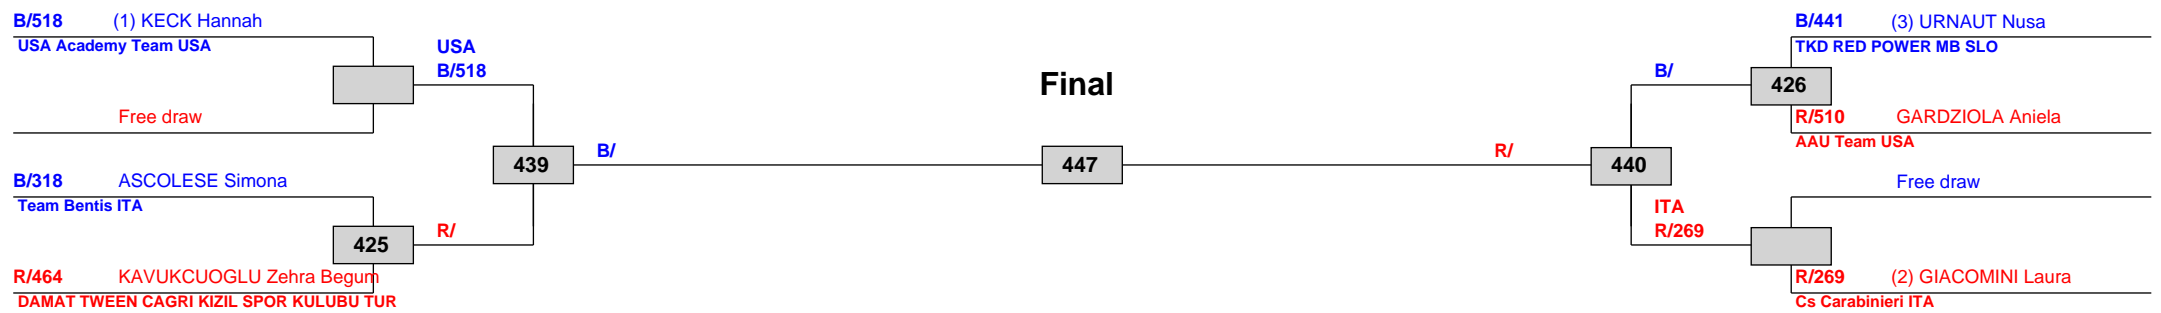

Dracula Open XI Edition G-2 and E-1 Tournament - Bucharest, Romania

Tournament date: 05-11-2022 t/m 06-11-2022

Female +73 (Heavy) Contestants: 6

Competition date: 06-11-2022

Result legend:

(WDR) Withdrawal	(PUN) Punishment
(DSQ) Disqualified	(GDP) Golden Point
(RSC) Ref. stop contest	(PTG) Points win (gap)
(SUP) Superiority	(PTF) Points win (normal)
	(DQB) Unsportsmanlike conduct

Prize winners: