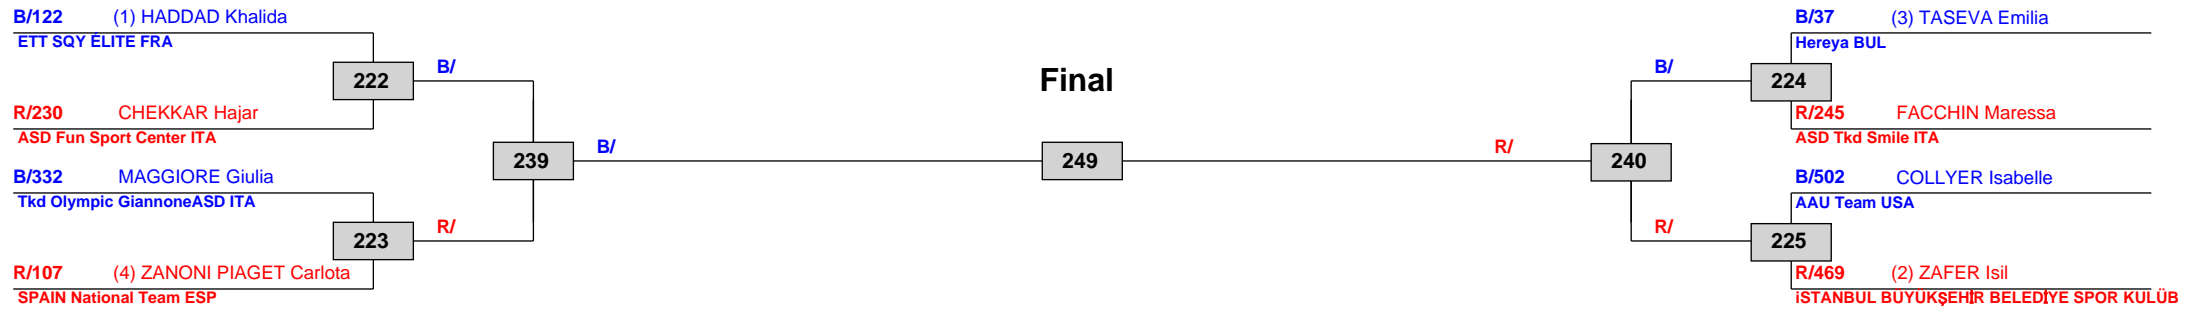

Prize winners:

QF SF SF QF

Dracula Open XI Edition G-2 and E-1 Tournament - Bucharest, Romania

Tournament date: 05-11-2022 t/m 06-11-2022

Female -62 (Light) Contestants: 14

Competition date: 06-11-2022

Prize winners:

QF

SF

SF

QF

Dracula Open XI Edition G-2 and E-1 Tournament - Bucharest, Romania

Tournament date: 05-11-2022 t/m 06-11-2022

Female -67 (Welter) Contestants: 8

Competition date: 06-11-2022