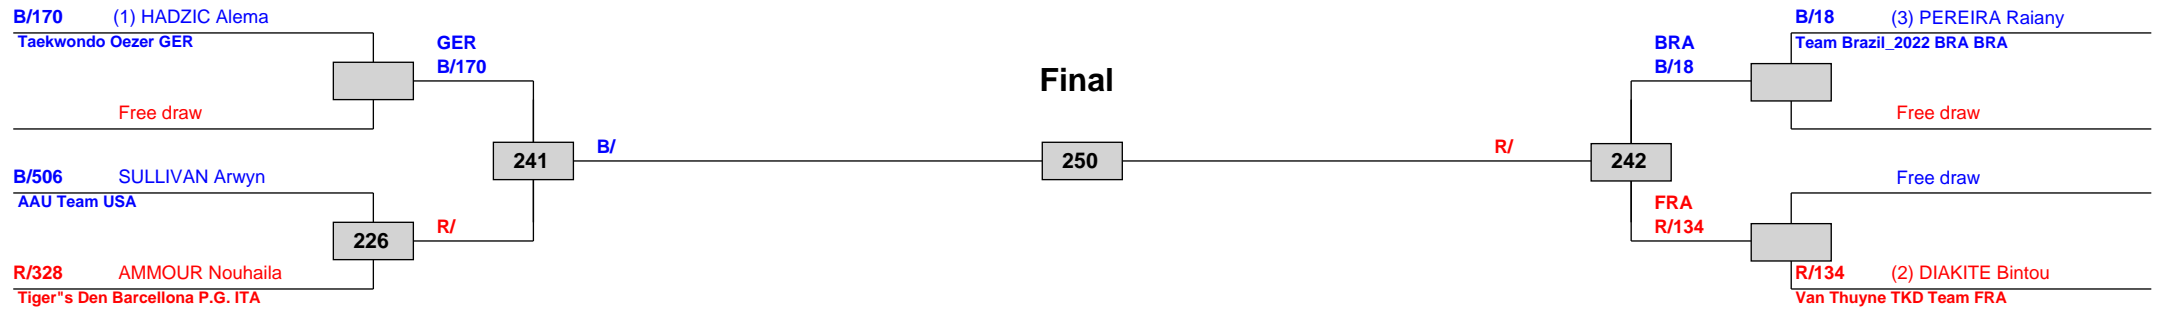

QF

SF

SF

QF

Dracula Open XI Edition G-2 and E-1 Tournament - Bucharest, Romania

Tournament date: 05-11-2022 t/m 06-11-2022

Female -67 (Welter) Contestants: 8

Competition date: 06-11-2022

Prize winners:

Dracula Open XI Edition G-2 and E-1 Tournament - Bucharest, Romania

Tournament date: 05-11-2022 t/m 06-11-2022

Female -73 (Middle) Contestants: 5

Competition date: 06-11-2022

Result legend:

- | | |
|-------------------------|-------------------------------|
| (WDR) Withdrawal | (PUN) Punishment |
| (DSQ) Disqualified | (GDP) Golden Point |
| (RSC) Ref. stop contest | (PTG) Points win (gap) |
| (SUP) Superiority | (PTF) Points win (normal) |
| | (DQB) Unsportsmanlike conduct |